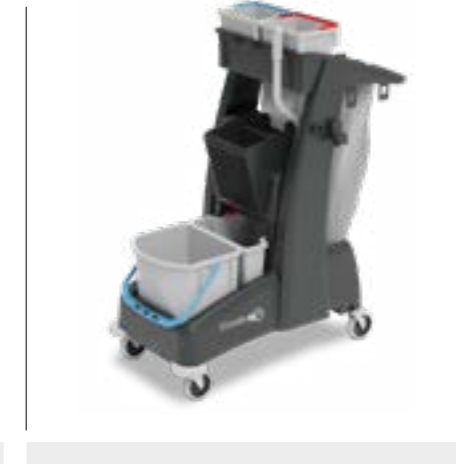

MULTI-Matic Trolley Range

Designed for enhanced usability, productivity and simplicity, MULTI-Matic offers a choice of 9 models to suit any cleaning task or environment.

Numatic
Nu-Design
Bespoke Janitorial
See page 9

Made from Recycled Plastic

ReFlo Technology uses the highest quality recycled plastic, delivering the same Numatic reliability, durability and quality as always.

COMPACT & VERSATILE MOPPING TROLLEY

MM4

MODEL	MM0	MM1	MM2	MM3	MM4	MM5	MM6	MM7	MM8
Waste	-	-	70L	-	70L	-	70L	-	70L
Storage Options	-	-	-	-	-	Shelf	Shelf	-	-
Castors	4 x 75mm	4 x 75mm	4 x 75mm	4 x 75mm	4 x 75mm	4 x 75mm	4 x 75mm	4 x 75mm	4 x 75mm
Dolly Mop Basket	-	Yes	Yes	-	-	-	-	-	-
Press	-	-	-	Vertical Press	Vertical Press	-	-	-	-
Buckets	-	2 x 5L	2 x 5L	2 x 5L	2 x 5L	2 x 5L	2 x 5L	2 x 5L	2 x 5L
Mop Bucket	-	1 x 28L	1 x 28L	1 x 15 / 1 x 17L	1 x 15 / 1 x 17L	-	-	1 x Dosed, 1 x 28L	1 x Dosed, 1 x 28L
Hooks	-	1 x Large T-Slot Hook	1 x Large T-Slot Hook	1 x Large T-Slot Hook	1 x Large T-Slot Hook	1 x Large T-Slot Hook	1 x Large T-Slot Hook	1 x Large T-Slot Hook	1 x Large T-Slot Hook
Clips	-	1 x T-Slot Mopstick Clip	1 x T-Slot Mopstick Clip	1 x T-Slot Mopstick Clip	1 x T-Slot Mopstick Clip	1 x T-Slot Mopstick Clip	1 x T-Slot Mopstick Clip	1 x T-Slot Mopstick Clip	1 x T-Slot Mopstick Clip
Dimensions (WxLxH) (MM)	480x940x1130	480x940x1130	480x940x1130	480x940x1130	480x940x1130	480x940x1130	480x940x1130	480x940x1130	480x940x1130