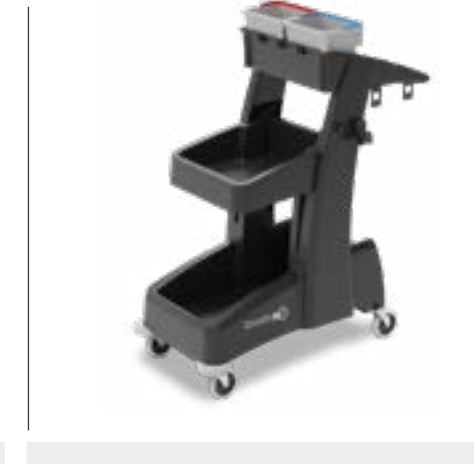

MULTI-Matic Trolley Range

Designed for enhanced usability, productivity and simplicity, MULTI-Matic offers a choice of 9 models to suit any cleaning task or environment.

Numatic
Nu-Design
Bespoke Janitorial
See page 9

Made from Recycled Plastic

ReFlo Technology uses the highest quality recycled plastic, delivering the same Numatic reliability, durability and quality as always.

COMPACT & VERSATILE MOPPING TROLLEY

MM5

MODEL	MM0	MM1	MM2	MM3	MM4	MM5	MM6	MM7	MM8
Waste	-	-	70L	-	70L	-	70L	-	70L
Storage Options	-	-	-	-	-	Shelf	Shelf	-	-
Castors	4 x 75mm	4 x 75mm	4 x 75mm	4 x 75mm	4 x 75mm	4 x 75mm	4 x 75mm	4 x 75mm	4 x 75mm
Dolly Mop Basket	-	Yes	Yes	-	-	-	-	-	-
Press	-	-	-	Vertical Press	Vertical Press	-	-	-	-
Buckets	-	2 x 5L	2 x 5L	2 x 5L	2 x 5L	2 x 5L	2 x 5L	2 x 5L	2 x 5L
Mop Bucket	-	1 x 28L	1 x 28L	1 x 15 / 1 x 17L	1 x 15 / 1 x 17L	-	-	1 x Dosed, 1 x 28L	1 x Dosed, 1 x 28L
Hooks	-	1 x Large T-Slot Hook	1 x Large T-Slot Hook	1 x Large T-Slot Hook	1 x Large T-Slot Hook	1 x Large T-Slot Hook	1 x Large T-Slot Hook	1 x Large T-Slot Hook	1 x Large T-Slot Hook
Clips	-	1 x T-Slot Mopstick Clip	1 x T-Slot Mopstick Clip	1 x T-Slot Mopstick Clip	1 x T-Slot Mopstick Clip	1 x T-Slot Mopstick Clip	1 x T-Slot Mopstick Clip	1 x T-Slot Mopstick Clip	1 x T-Slot Mopstick Clip
Dimensions (WxLxH) (MM)	480x940x1130	480x940x1130	480x940x1130	480x940x1130	480x940x1130	480x940x1130	480x940x1130	480x940x1130	480x940x1130