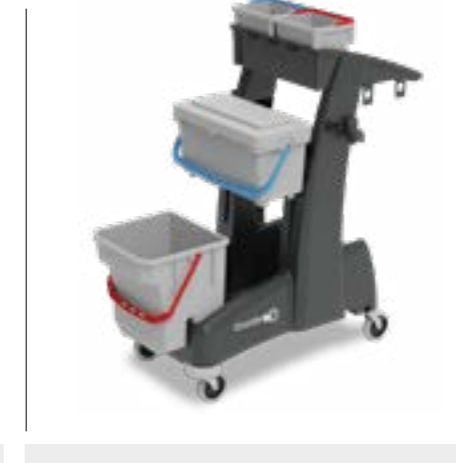

MULTI-Matic Trolley Range

Designed for enhanced usability, productivity and simplicity, MULTI-Matic offers a choice of 9 models to suit any cleaning task or environment.

Numatic
Nu-Design
Bespoke Janitorial
See page 9

Made from Recycled Plastic

ReFlo Technology uses the highest quality recycled plastic, delivering the same Numatic reliability, durability and quality as always.

COMPACT & VERSATILE MOPPING TROLLEY

MM7

MODEL	MM0	MM1	MM2	MM3	MM4	MM5	MM6	MM7	MM8
Waste	-	-	70L	-	70L	-	70L	-	70L
Storage Options	-	-	-	-	-	Shelf	Shelf	-	-
Castors	4 x 75mm	4 x 75mm	4 x 75mm	4 x 75mm	4 x 75mm	4 x 75mm	4 x 75mm	4 x 75mm	4 x 75mm
Dolly Mop Basket	-	Yes	Yes	-	-	-	-	-	-
Press	-	-	-	Vertical Press	Vertical Press	-	-	-	-
Buckets	-	2 x 5L	2 x 5L	2 x 5L	2 x 5L	2 x 5L	2 x 5L	2 x 5L	2 x 5L
Mop Bucket	-	1 x 28L	1 x 28L	1 x 15 / 1 x 17L	1 x 15 / 1 x 17L	-	-	1 x Dosed, 1 x 28L	1 x Dosed, 1 x 28L
Hooks	-	1 x Large T-Slot Hook	1 x Large T-Slot Hook	1 x Large T-Slot Hook	1 x Large T-Slot Hook	1 x Large T-Slot Hook	1 x Large T-Slot Hook	1 x Large T-Slot Hook	1 x Large T-Slot Hook
Clips	-	1 x T-Slot Mopstick Clip	1 x T-Slot Mopstick Clip	1 x T-Slot Mopstick Clip	1 x T-Slot Mopstick Clip	1 x T-Slot Mopstick Clip	1 x T-Slot Mopstick Clip	1 x T-Slot Mopstick Clip	1 x T-Slot Mopstick Clip
Dimensions (WxLxH) (MM)	480x940x1130	480x940x1130	480x940x1130	480x940x1130	480x940x1130	480x940x1130	480x940x1130	480x940x1130	480x940x1130