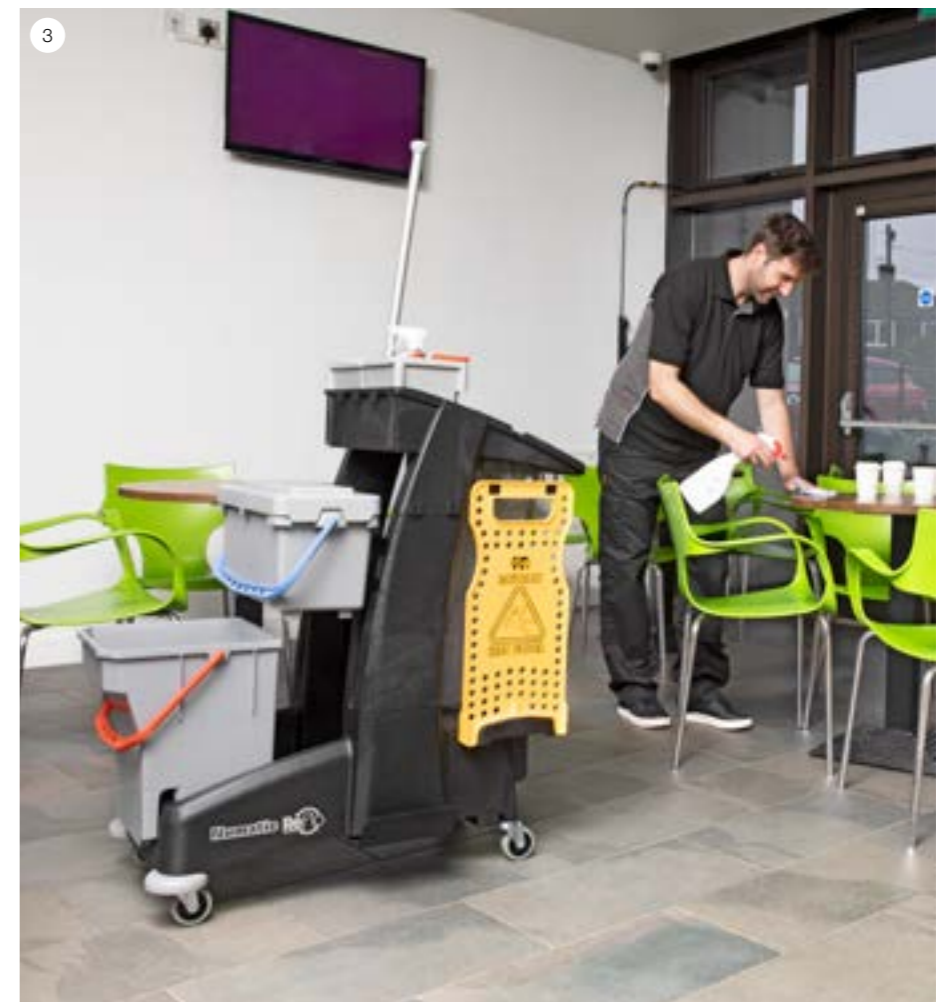

A compact and versatile trolley range, ensuring productivity with a choice of janitorial solutions and mopping options to suit all environments.