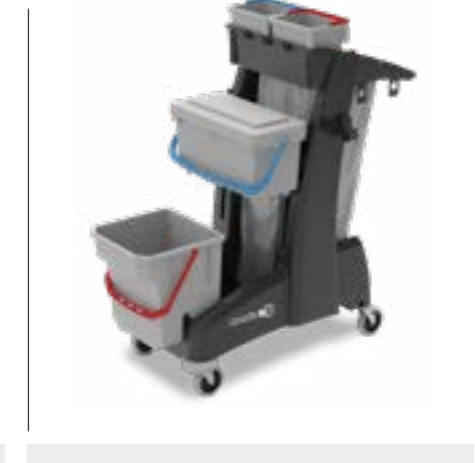

MM8

MODEL	MM0	MM1	MM2	MM3	MM4	MM5	MM6	MM7	MM8
Waste	-	-	70L	-	70L	-	70L	-	70L
Storage Options	-	-	-	-	-	Shelf	Shelf	-	-
Castors	4 x 75mm	4 x 75mm	4 x 75mm	4 x 75mm	4 x 75mm	4 x 75mm	4 x 75mm	4 x 75mm	4 x 75mm
Dolly Mop Basket	-	Yes	Yes	-	-	-	-	-	-
Press	-	-	-	Vertical Press	Vertical Press	-	-	-	-
Buckets	-	2 x 5L	2 x 5L	2 x 5L	2 x 5L	2 x 5L	2 x 5L	2 x 5L	2 x 5L
Mop Bucket	-	1 x 28L	1 x 28L	1 x 15 / 1 x 17L	1 x 15 / 1 x 17L	-	-	1 x Dosed, 1 x 28L	1 x Dosed, 1 x 28L
Hooks	-	1 x Large T-Slot Hook	1 x Large T-Slot Hook	1 x Large T-Slot Hook	1 x Large T-Slot Hook	1 x Large T-Slot Hook	1 x Large T-Slot Hook	1 x Large T-Slot Hook	1 x Large T-Slot Hook
Clips	-	1 x T-Slot Mopstick Clip	1 x T-Slot Mopstick Clip	1 x T-Slot Mopstick Clip	1 x T-Slot Mopstick Clip	1 x T-Slot Mopstick Clip	1 x T-Slot Mopstick Clip	1 x T-Slot Mopstick Clip	1 x T-Slot Mopstick Clip
Dimensions (WxLxH) (MM)	480x940x1130	480x940x1130	480x940x1130	480x940x1130	480x940x1130	480x940x1130	480x940x1130	480x940x1130	480x940x1130