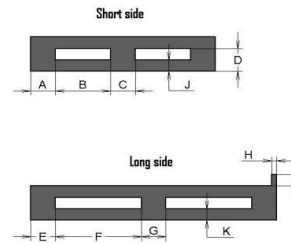

9380V00801

PK Solid 9 Feet
1200x800x147 PE-FS B.Red

Classification

Main Product Group	1200X800 Pallets
Product Group	BiPP Medium (Incl Packpal)

Measures (mm)

External Length	1200
External Width	800
External Height	147
Stacking Height	0
Nestable	Yes
Incremental Height Nested	62
Nesting %	64

Weight & Volume

Net Weight (kg)	7.5
-----------------	-----

Performances

Unit Load Capacity	0
Max Static Stacking Load	0
Max Dynamic Stacking Load	0
Max Racking Load	0

Miscellaneous

Customer Exclusive	
Drawing No	
Material	HDPE
Temperature Range	-20 ° C to +30 ° C
Type Deck	Solid with collar
Skids/feet/wheels	9 Feet
Food Approved?	Y
UV Included?	
UV level	

Pallet/Dolly Dimensions (mm)

A	
B	220
C	150
D	92
E	
F	326
G	150
H	0
I	7
J	
K	0

Packaging

Units/package	20
Units/pallet	20
Pallet Volume (m3)	1.147
Pallet Length (mm)	800
Pallet Width (mm)	1200
Pallet Height (mm)	1195